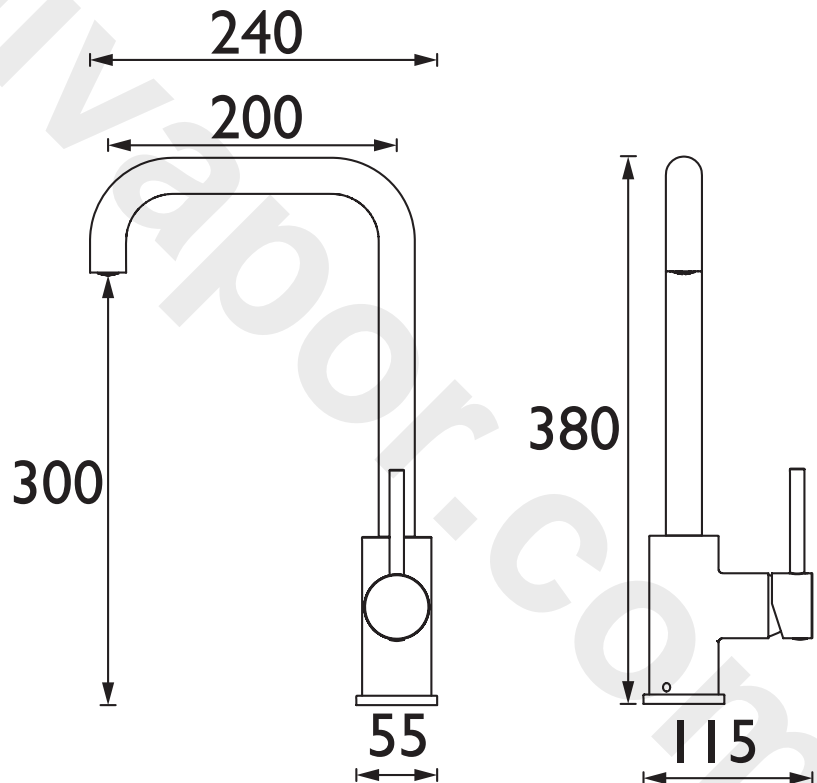

### Specification

<b>Product Type:</b>	Kitchen Taps
<b>Main Construction Material:</b>	Brass
<b>Mount Type:</b>	Deck Mounted
<b>Handle Type:</b>	Peg Lever Handle
<b>Connection Inlet:</b>	1/2" BSP Flexible Tails
<b>Connection Outlet:</b>	M18 Coin-Slot Aerator
<b>Number of Tap Holes:</b>	1
<b>Valve/Cartridge Type:</b>	35mm Cartridge
<b>Plumbing System Requirements:</b>	Suitable for all plumbing systems
<b>Minimum Dynamic Pressure:</b>	0.3 Bar
<b>Maximum Dynamic Pressure:</b>	5.0 Bar
<b>Maximum Hot Water Temperature: °C</b>	65
<b>Maximum Static Pressure: (bar)</b>	10
<b>Flow Type:</b>	Single Flow
<b>Isolation Included:</b>	Yes

### Features:

- Long life ceramic cartridge for added durability and ease of use
- Product supplied without Easyfit base
- Minimum working pressure of 0.3 bar

### Dimensions (measurements in mm)